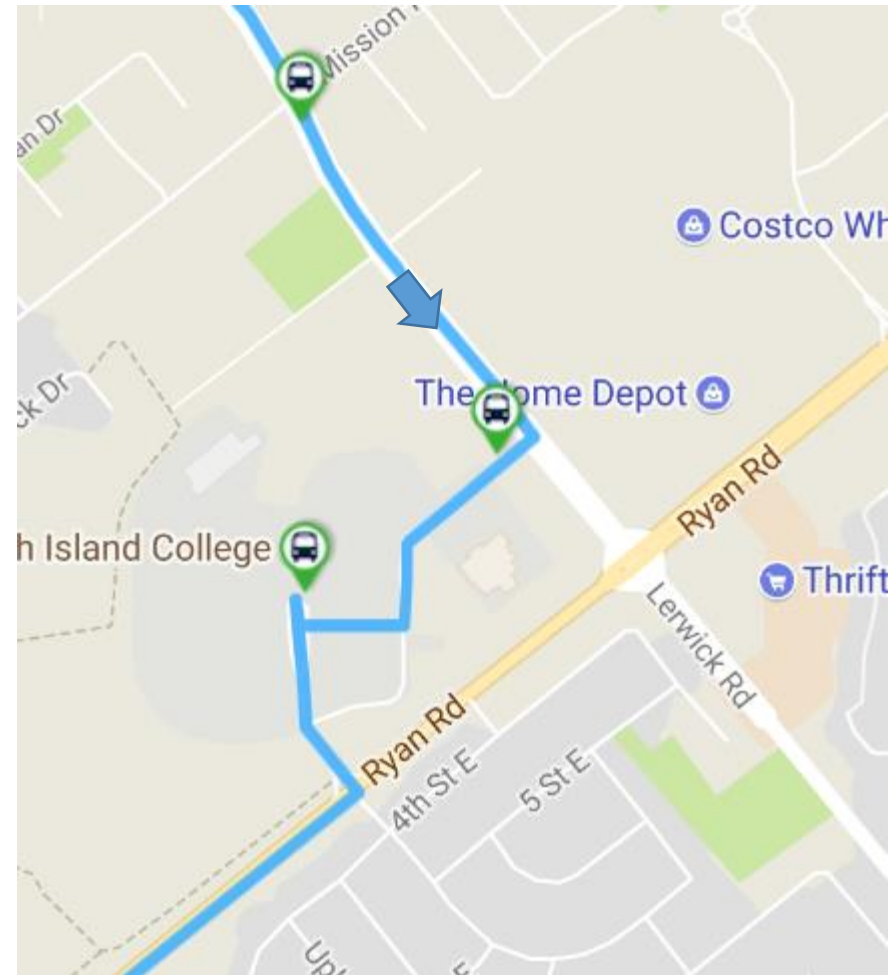

Mission Rd

Waters Pl

Lerwick Rd

Aquatic Center

Legend

- Current Bus Stop 
- Proposed Bus Stop 
- Proposed Exchange 
- Bus Stop on Hospital Site 

Route #6 Uplands

Route #12 North Valley Connector