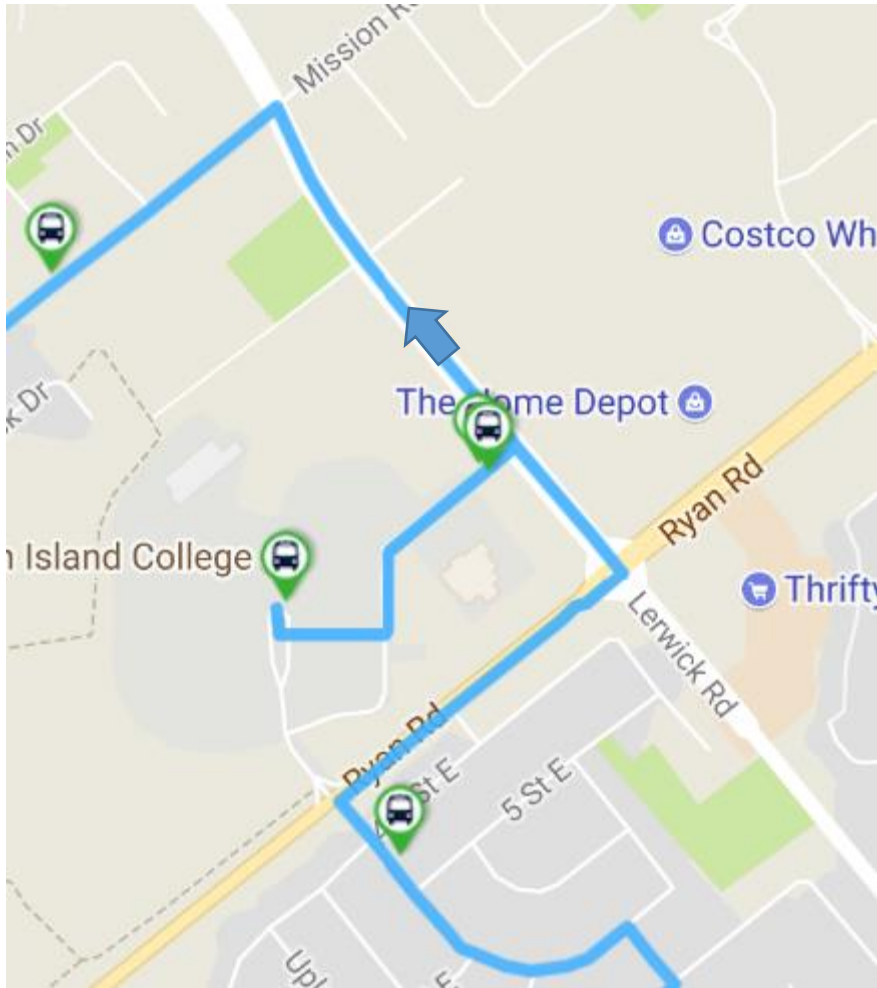

Mission Rd

Waters Pl

Lerwick Rd

Aquatic Center

Legend

- Current Bus Stop 
- Proposed Bus Stop 
- Proposed Exchange 
- Bus Stop on Hospital Site 

Route #6 Uplands

Route #12 North Valley Connector

NIC Exchange